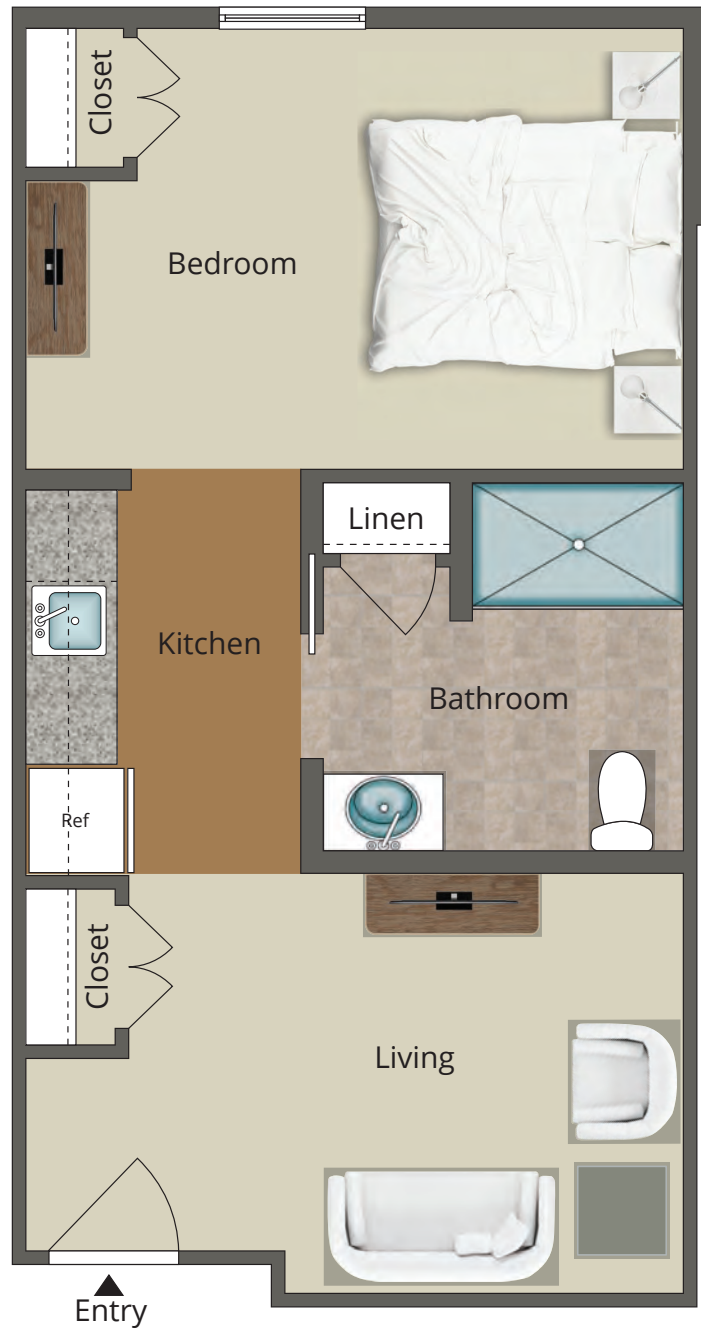

**ASSISTED LIVING** | **Houston** | 1 bed / 1 bath | 464 Sq. Ft.

**ASSISTED LIVING** | **Grande** | 1 bed / 1 bath | 495 Sq. Ft.