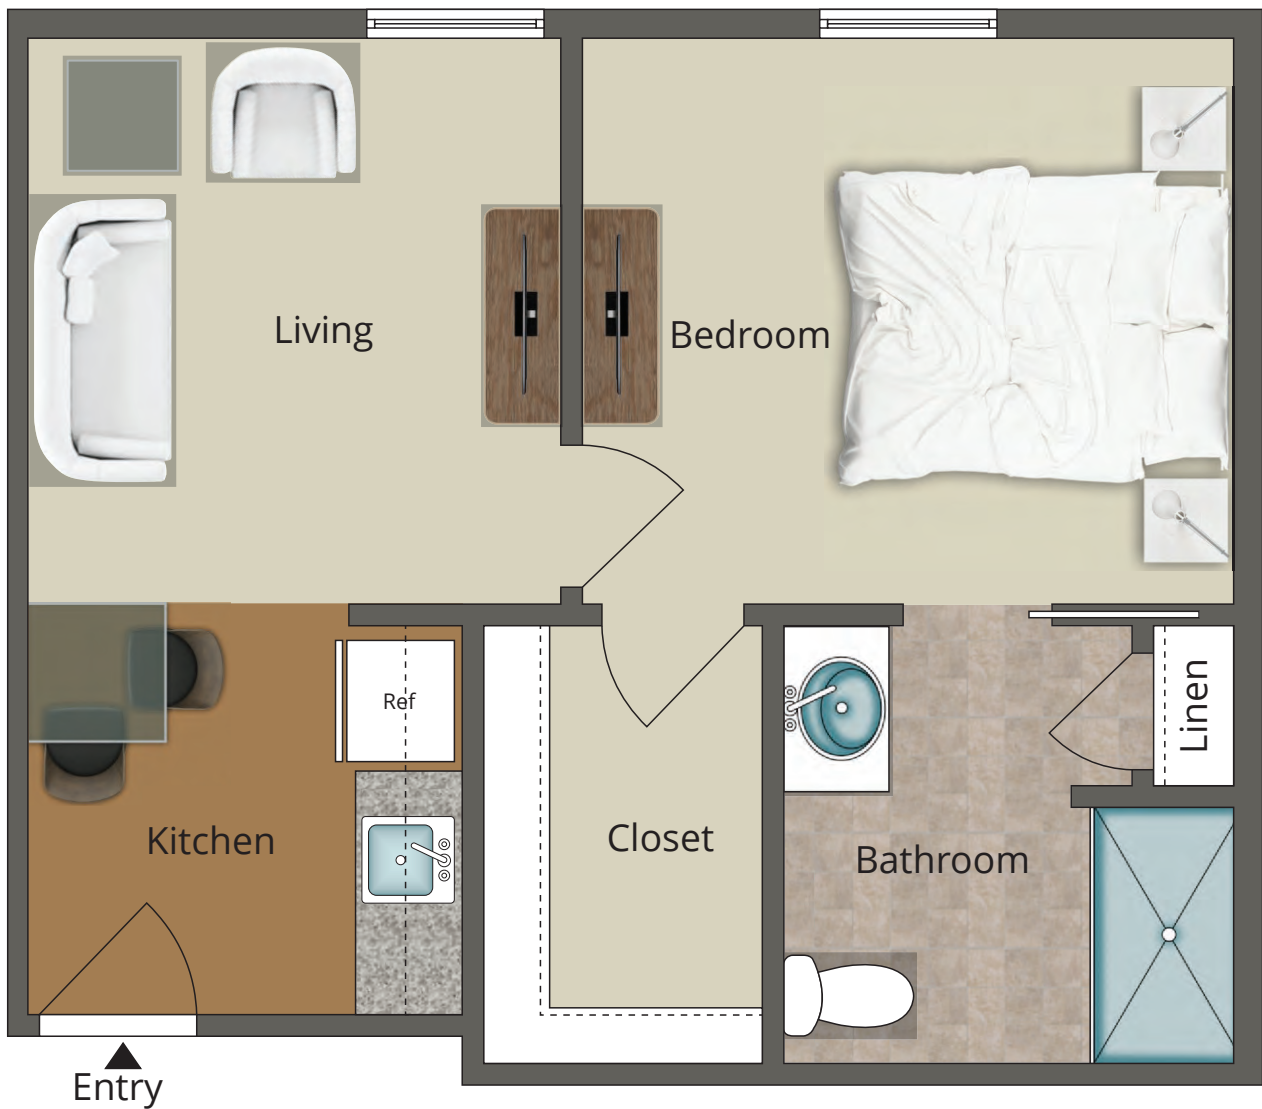

**ASSISTED LIVING** | **Houston** | 1 bed / 1 bath | 464 Sq. Ft.

**ASSISTED LIVING** | **Grande** | 1 bed / 1 bath | 495 Sq. Ft.