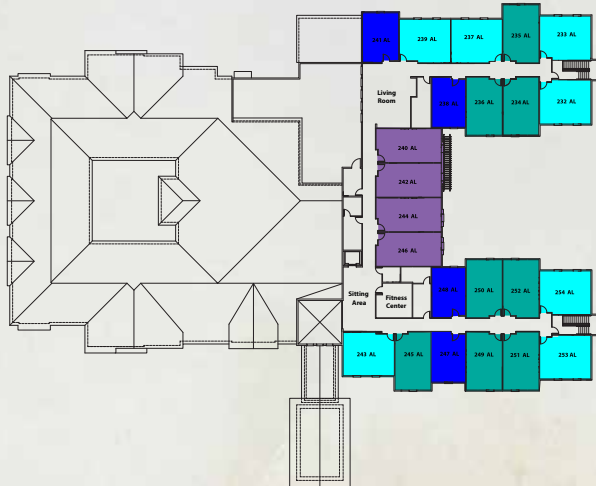

AN SRI-MANAGED COMMUNITY

COMMUNITY SITEMAP

CANOPY 1ST FLOOR

- Memory Care
- WARNER Studio
 - BONAIRE Double

- Assisted Living
- HAMPTON Studio
 - HOUSTON 1Br-1Ba
 - AUGUSTINE 1Br-1Ba
 - GRANDE 1Br-1Ba

CANOPY 2ND FLOOR

MEMORY CARE FLOORPLANS

WARNER
282 Sq. Ft.

BONAIRE
401 Sq. Ft.

ASSISTED LIVING FLOORPLANS

HOUSTON | 464 Sq. Ft.

HAMPTON | 377 Sq. Ft.

AUGUSTINE | 490 Sq. Ft.

GRANDE | 495 Sq. Ft.