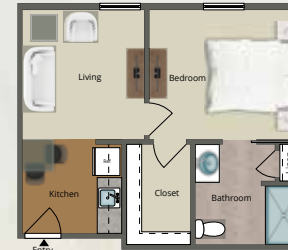

AN SRI-MANAGED COMMUNITY

COMMUNITY SITEMAP

CANOPY 1ST FLOOR

- Memory Care
- WARNER Studio
 - BONAIRE Double

- Assisted Living
- HAMPTON Studio
 - HOUSTON 1Br-1Ba
 - AUGUSTINE 1Br-1Ba
 - GRANDE 1Br-1Ba

CANOPY 2ND FLOOR

MEMORY CARE FLOORPLANS

WARNER
282 Sq. Ft.

BONAIRE
401 Sq. Ft.

ASSISTED LIVING FLOORPLANS

HOUSTON | 464 Sq. Ft.

HAMPTON | 377 Sq. Ft.

AUGUSTINE | 490 Sq. Ft.

GRANDE | 495 Sq. Ft.