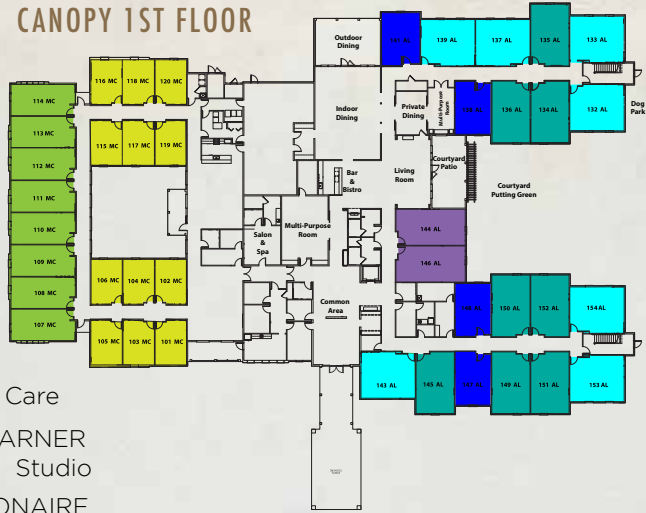

AN SRI-MANAGED COMMUNITY

COMMUNITY SITEMAP

CANOPY 1ST FLOOR

- Memory Care
- WARNER Studio
 - BONAIRE Double

- Assisted Living
- HAMPTON Studio
 - HOUSTON 1Br-1Ba
 - AUGUSTINE 1Br-1Ba
 - GRANDE 1Br-1Ba

CANOPY 2ND FLOOR

MEMORY CARE FLOORPLANS

WARNER
282 Sq. Ft.

BONAIRE
401 Sq. Ft.

ASSISTED LIVING FLOORPLANS

HOUSTON | 464 Sq. Ft.

HAMPTON | 377 Sq. Ft.

AUGUSTINE | 490 Sq. Ft.

GRANDE | 495 Sq. Ft.